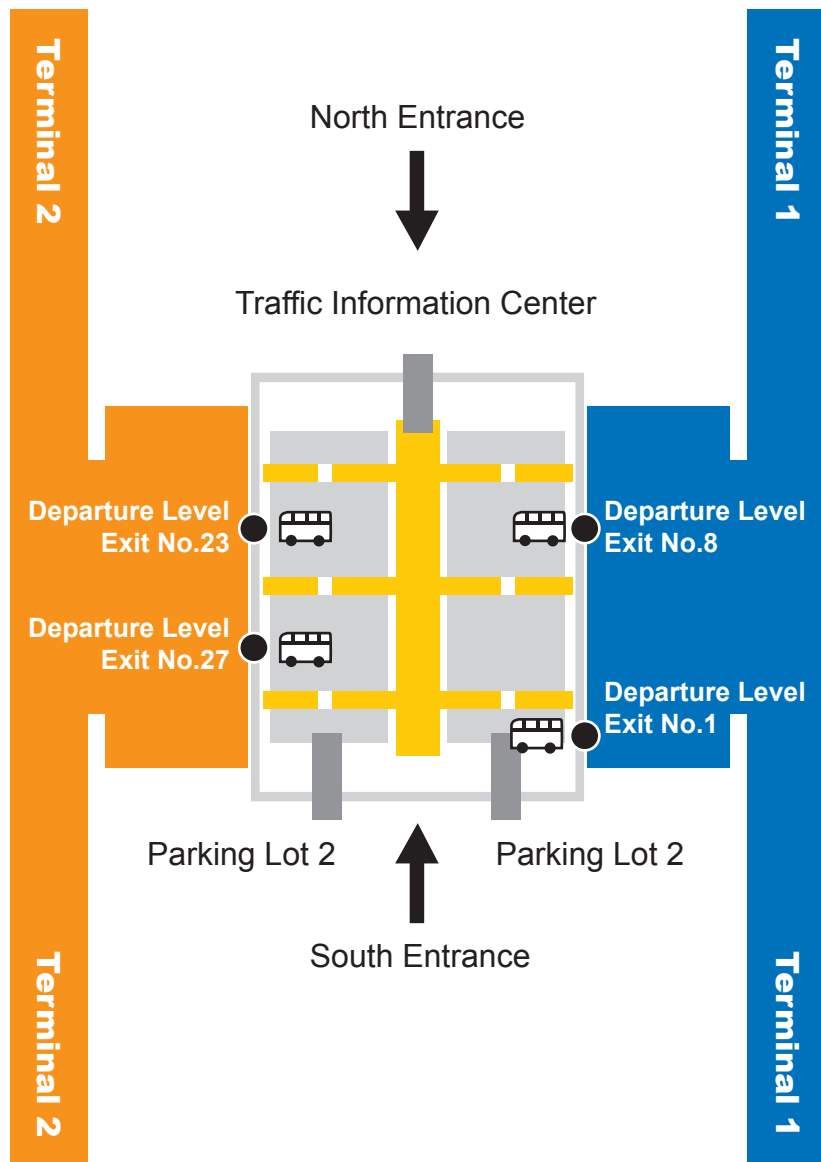

Shuttle Bus Service Between Terminal 1 and Terminal 2

 Terminal Shuttle Bus

 Bus Stop

Operating Hours: 6:00~21:00, every 10 mins

Price: Free